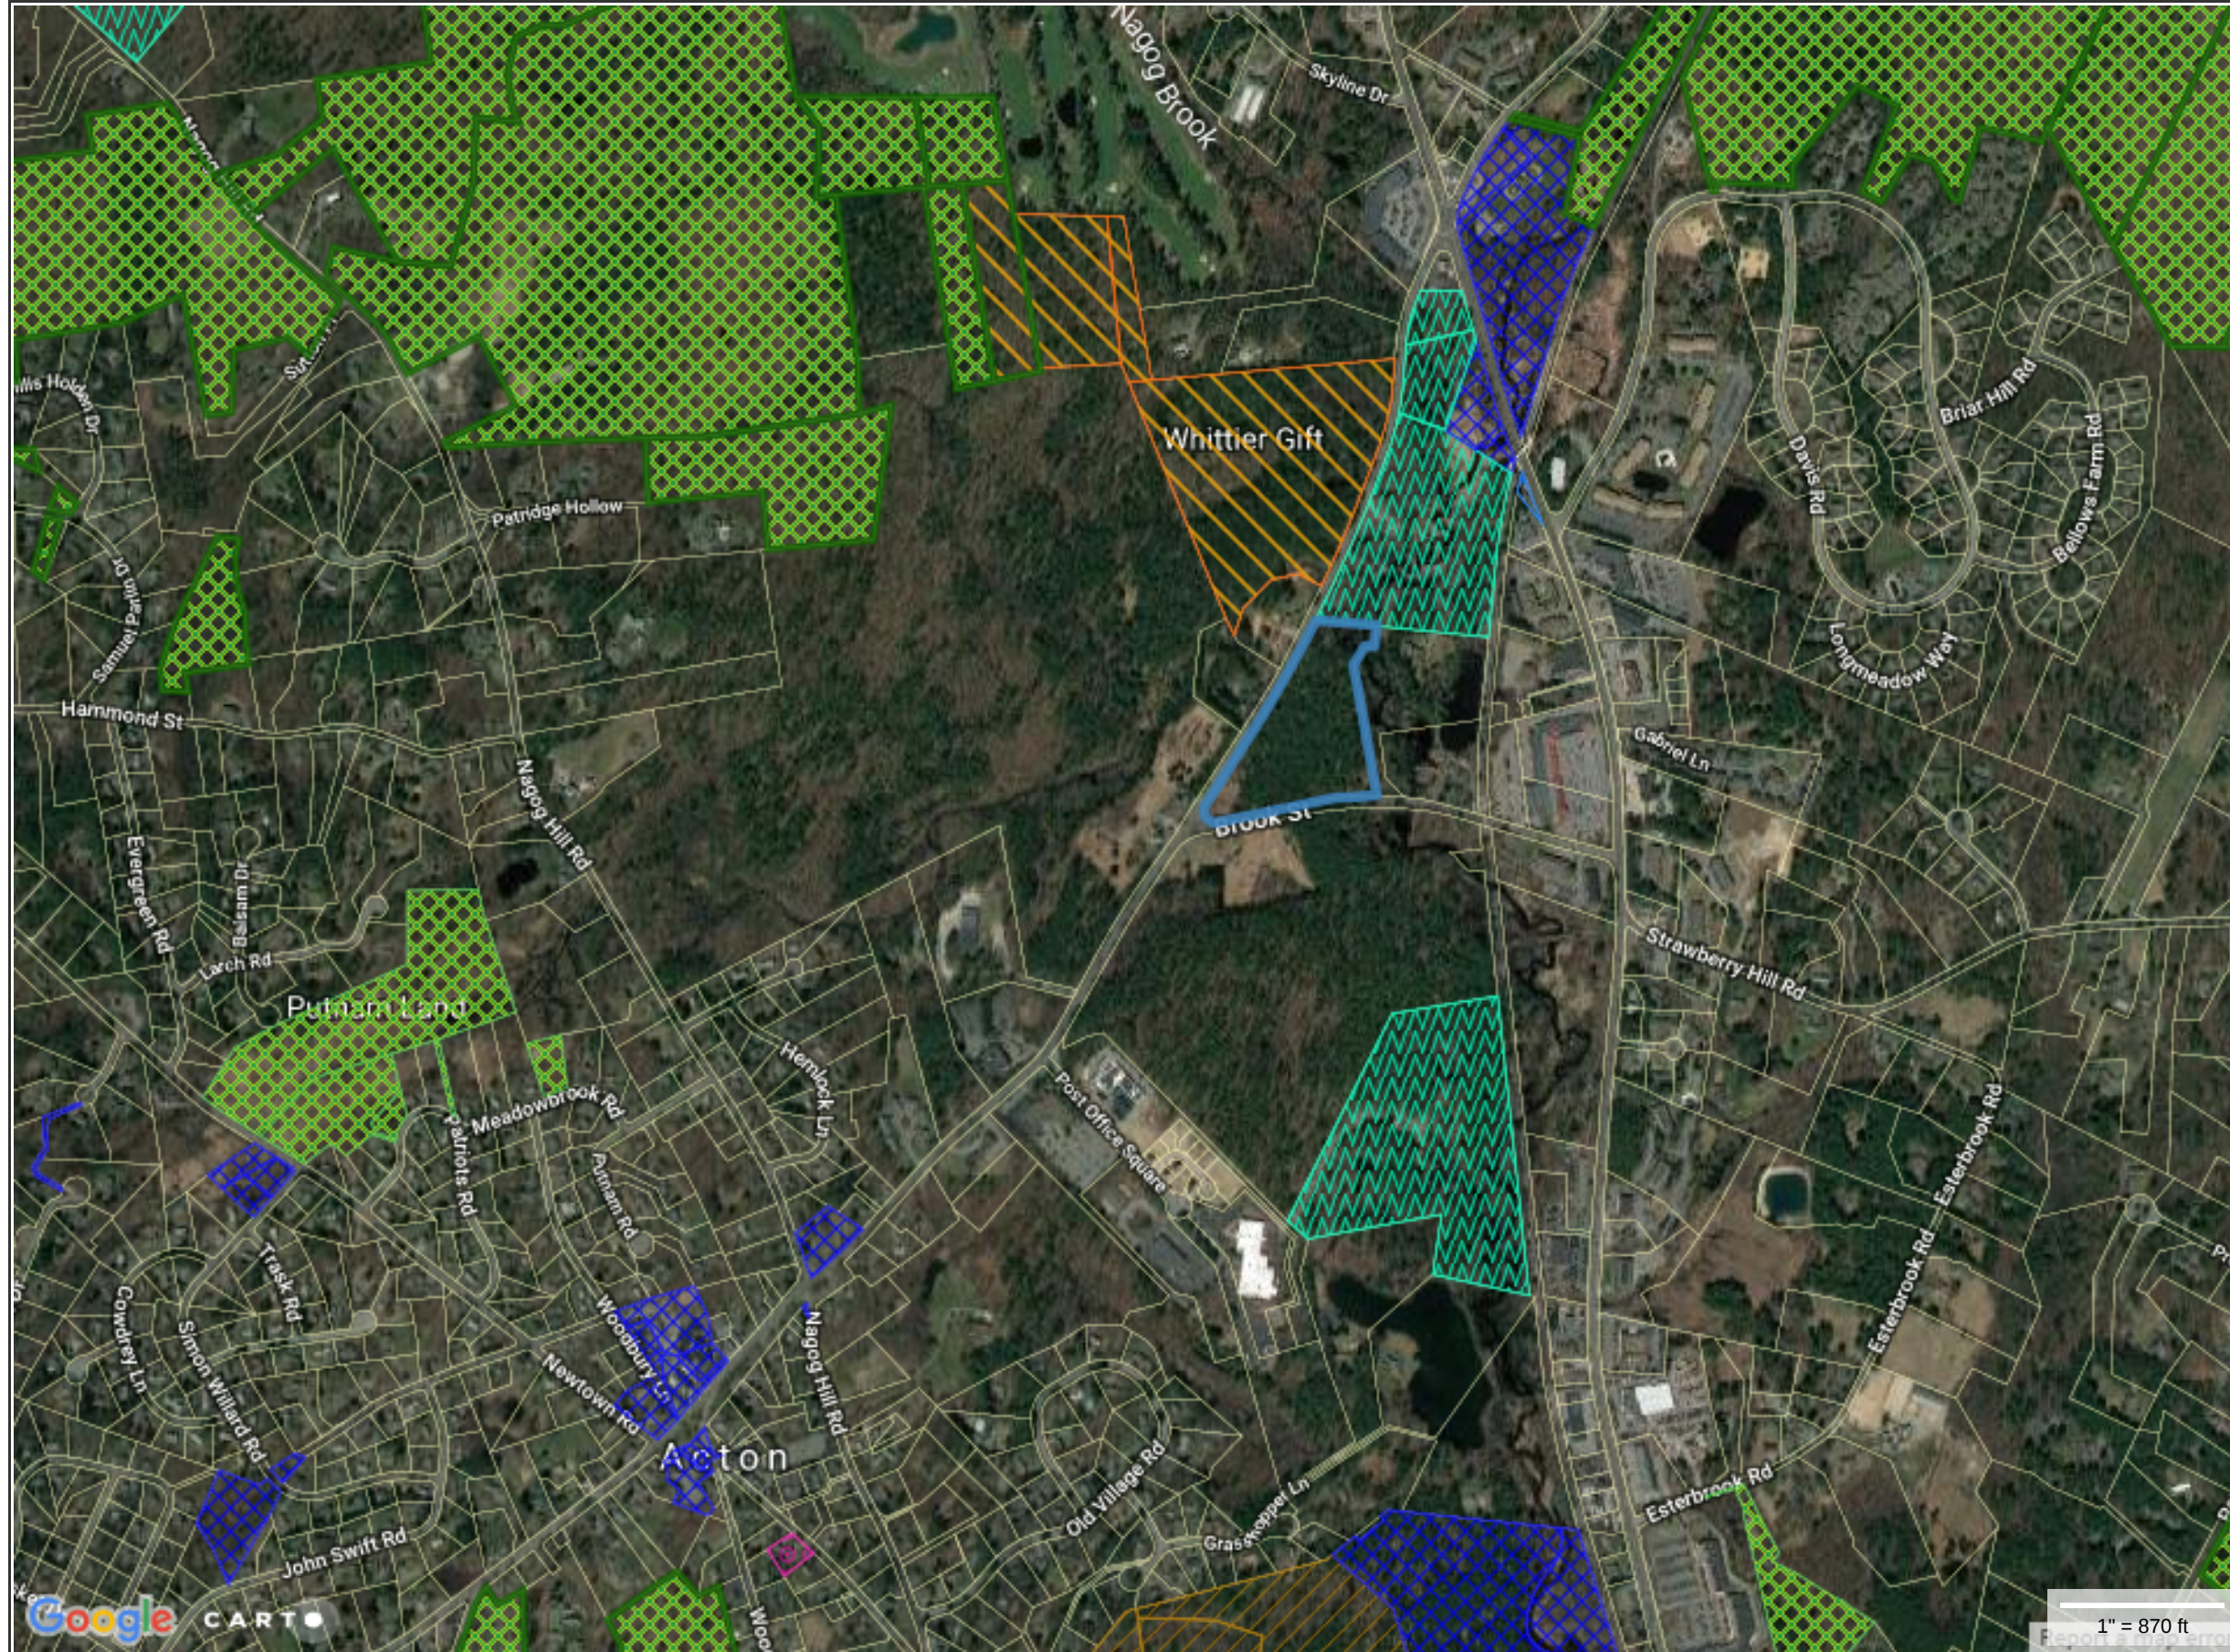

585 Main Street

Property Information
Property ID E4-11
Location 585 MAIN ST
Owner CONANT BREWSTER

**MAP FOR REFERENCE ONLY
 NOT A LEGAL DOCUMENT**

Town of Acton, MA makes no claims and no warranties, expressed or implied, concerning the validity or accuracy of the GIS data presented on this map.

Parcels updated 04/24/2018
 Properties updated 06/30/2018

Map Theme Legends

Publicly Owned Land

-  CONSERVATION LANDS WITH MAINTAINED TRAIL SYSTEMS
-  AHA: ACTON HOUSING AUTHORITY
-  AWD: ACTON WATER DISTRICT
-  CEM: CEMETERY
-  CMS: CONCORD / MAYNARD / STOW
-  COM: COMMONWEALTH OF MASS.
-  CON: CONSERVATION & TOWN FOREST
-  GM: GENERAL MUNICIPAL
-  REG: REGIONAL SCHOOL DISTRICT